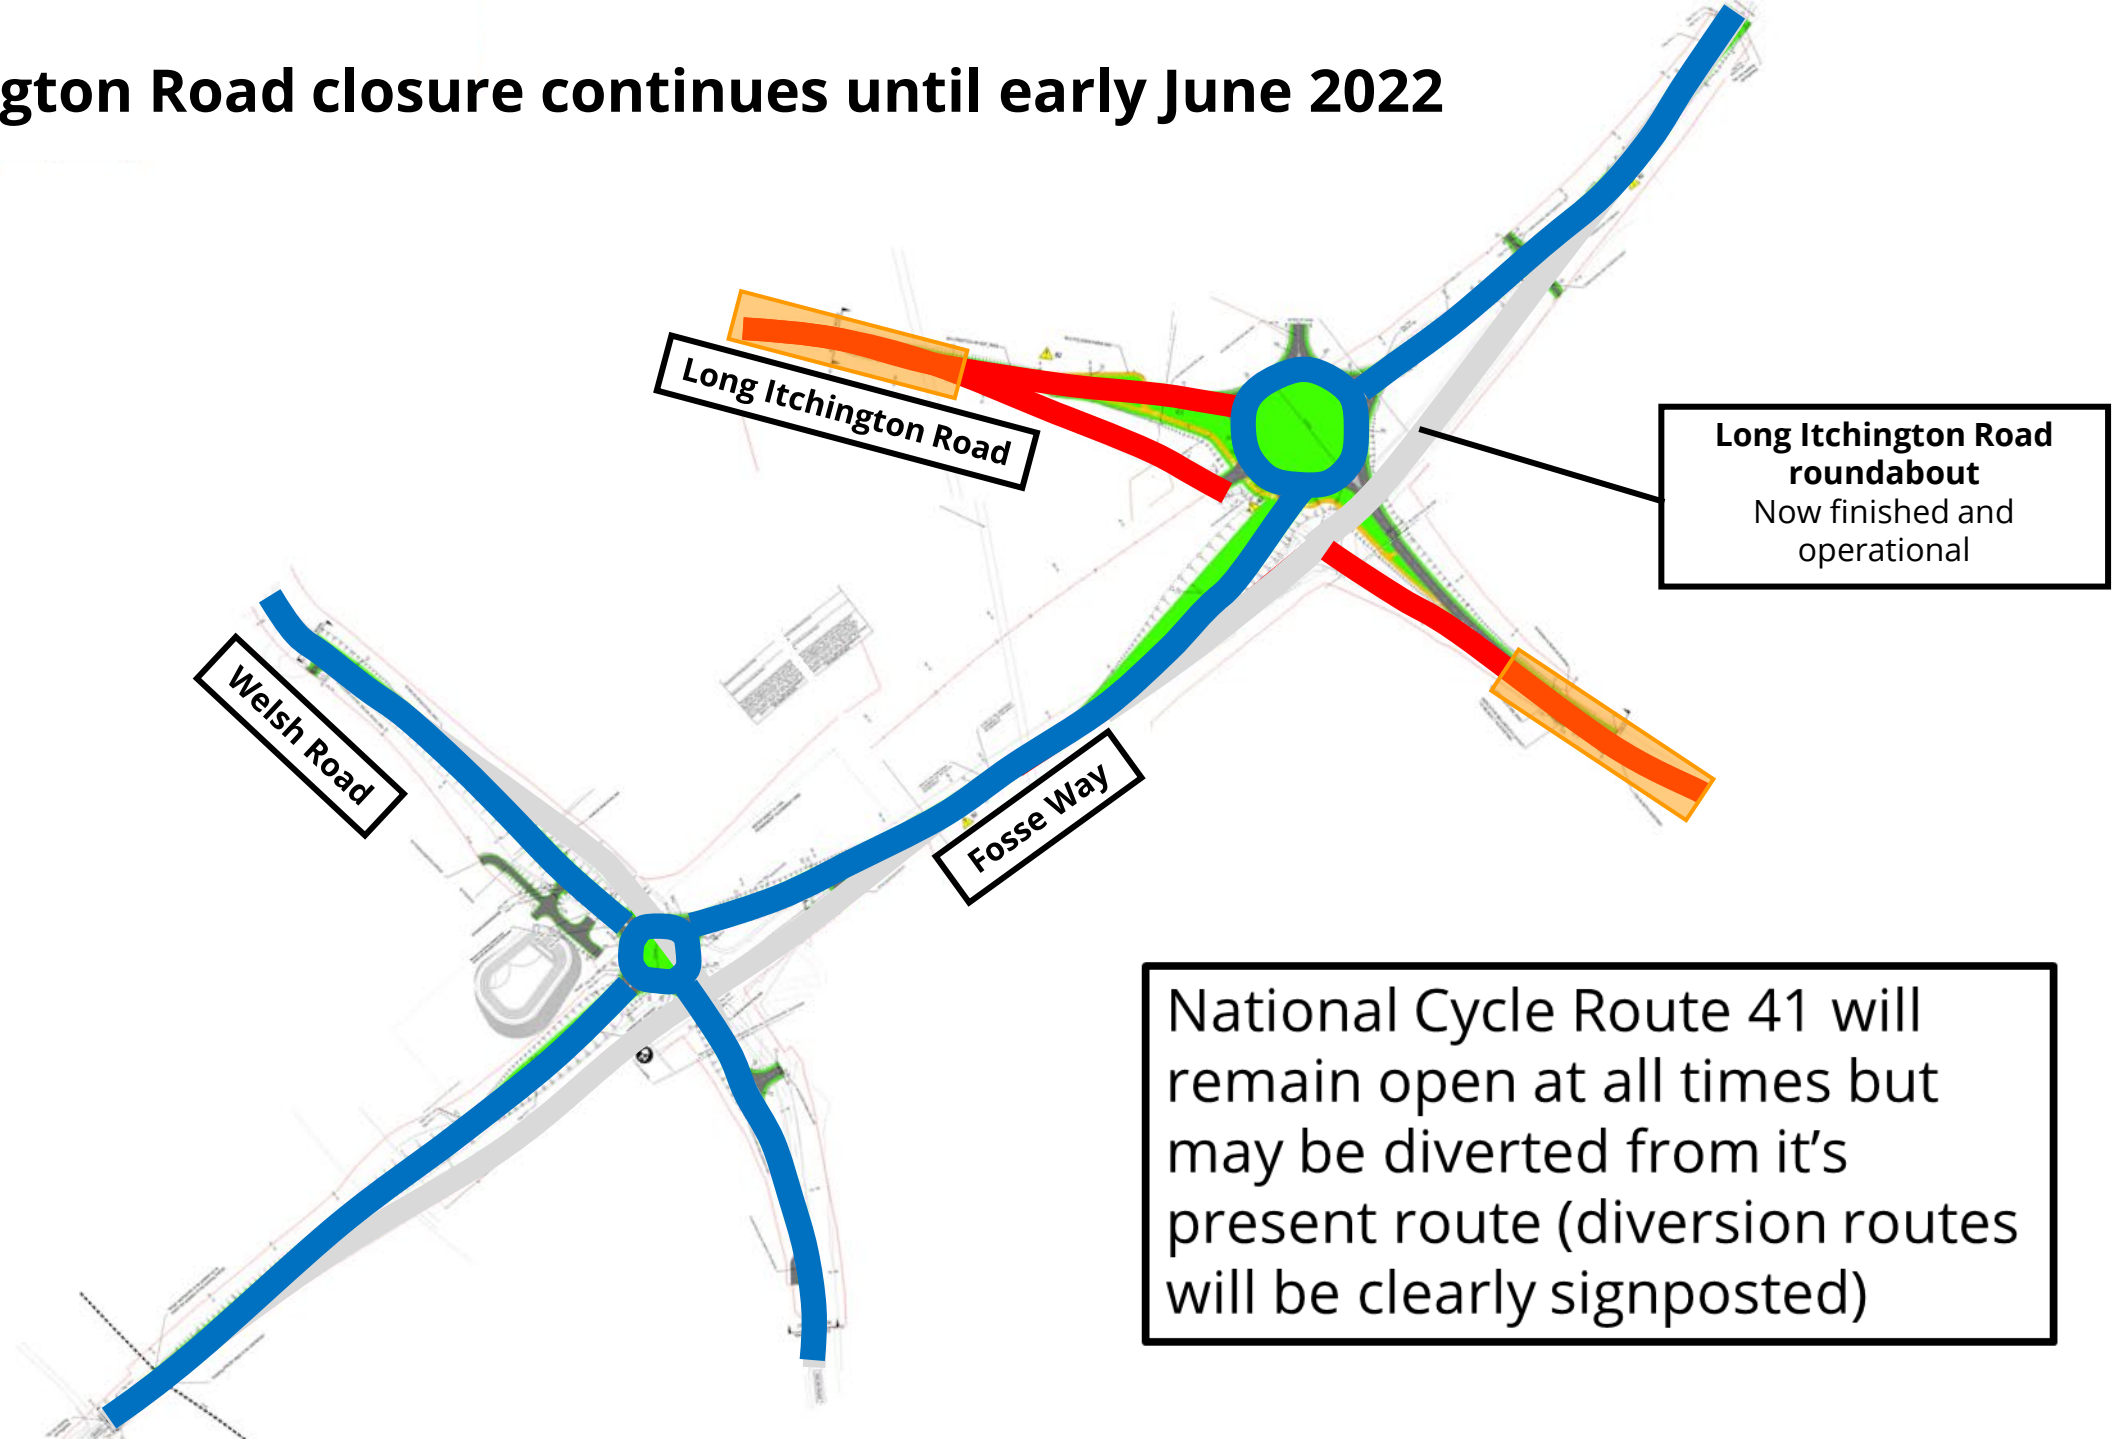

Long Itchington Road closed – 14 February until early June 2022

Temporary traffic lights on the Fosse Way erected as and when required

National Cycle Route 41 will remain open at all times but may be diverted from it's present route (diversion routes will be clearly signposted)

Diversion route for Long Itchington Road closure

Follow the yellow and black diversion signs on the road, for example:

**Fosse Way closed 29 April until end of May 2022
and Long Itchington Road remains
closed until early June 2022.**

National Cycle Route 41 will remain open at all times but may be diverted from it's present route (diversion routes will be clearly signposted)

Diversion route for Fosse Way closure

Follow the yellow and black diversion signs on the road, for example:

Long Itchington Road closure continues until early June 2022

Diversion route for Long Itchington Road closure

Follow the yellow and black diversion signs on the road, for example:

No road closures planned from mid-June 2022 onwards