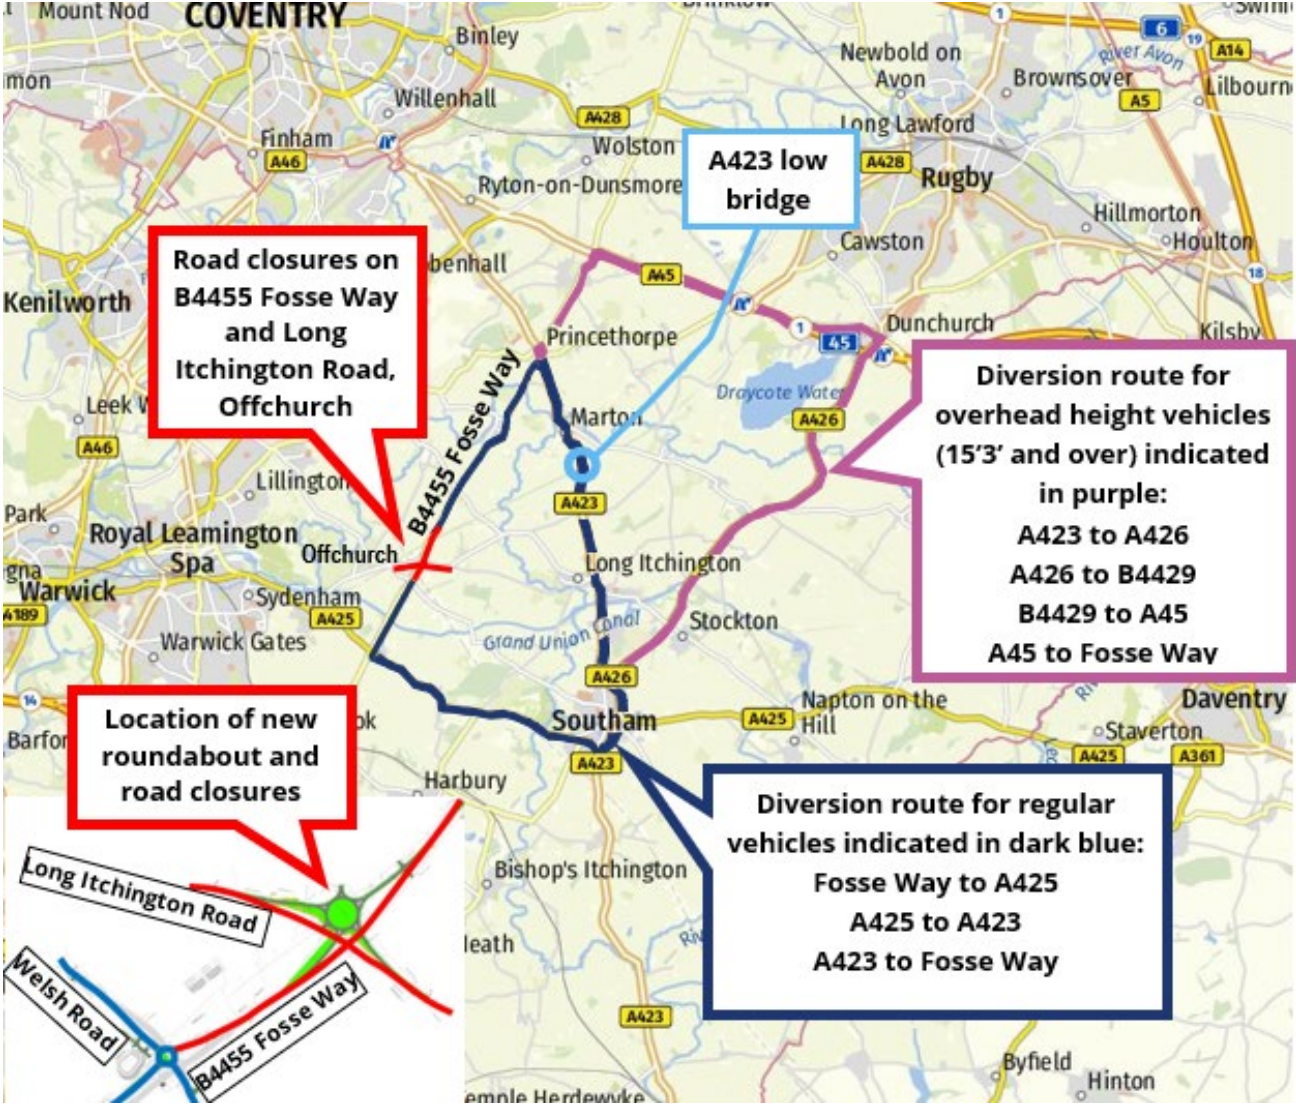

Working on
behalf of

Fosse Way closure information

Road works and traffic diversions for the new roundabouts at Long Itchington Road and Welsh Road in Offchurch, Warwickshire

Last updated 08 April 2022 – keep checking back for updates and new maps, which will appear here as they become available

PLEASE NOTE: All traffic management outlined in this update is subject to consents, and subject to change

Road closures

- Maps of working areas on Fosse Way, Long Itchington Road and Welsh Road
- Diversion routes

Diversion route for Long Itchington Road closure

Follow the yellow and black diversion signs on the road, for example:

**Fosse Way closed 29 April until end of May 2022
and Long Itchington Road remains
closed until early June 2022.**

National Cycle Route 41 will remain open at all times but may be diverted from it's present route (diversion routes will be clearly signposted)

Diversion route for Fosse Way closure

Follow the yellow and black diversion signs on the road, for example: