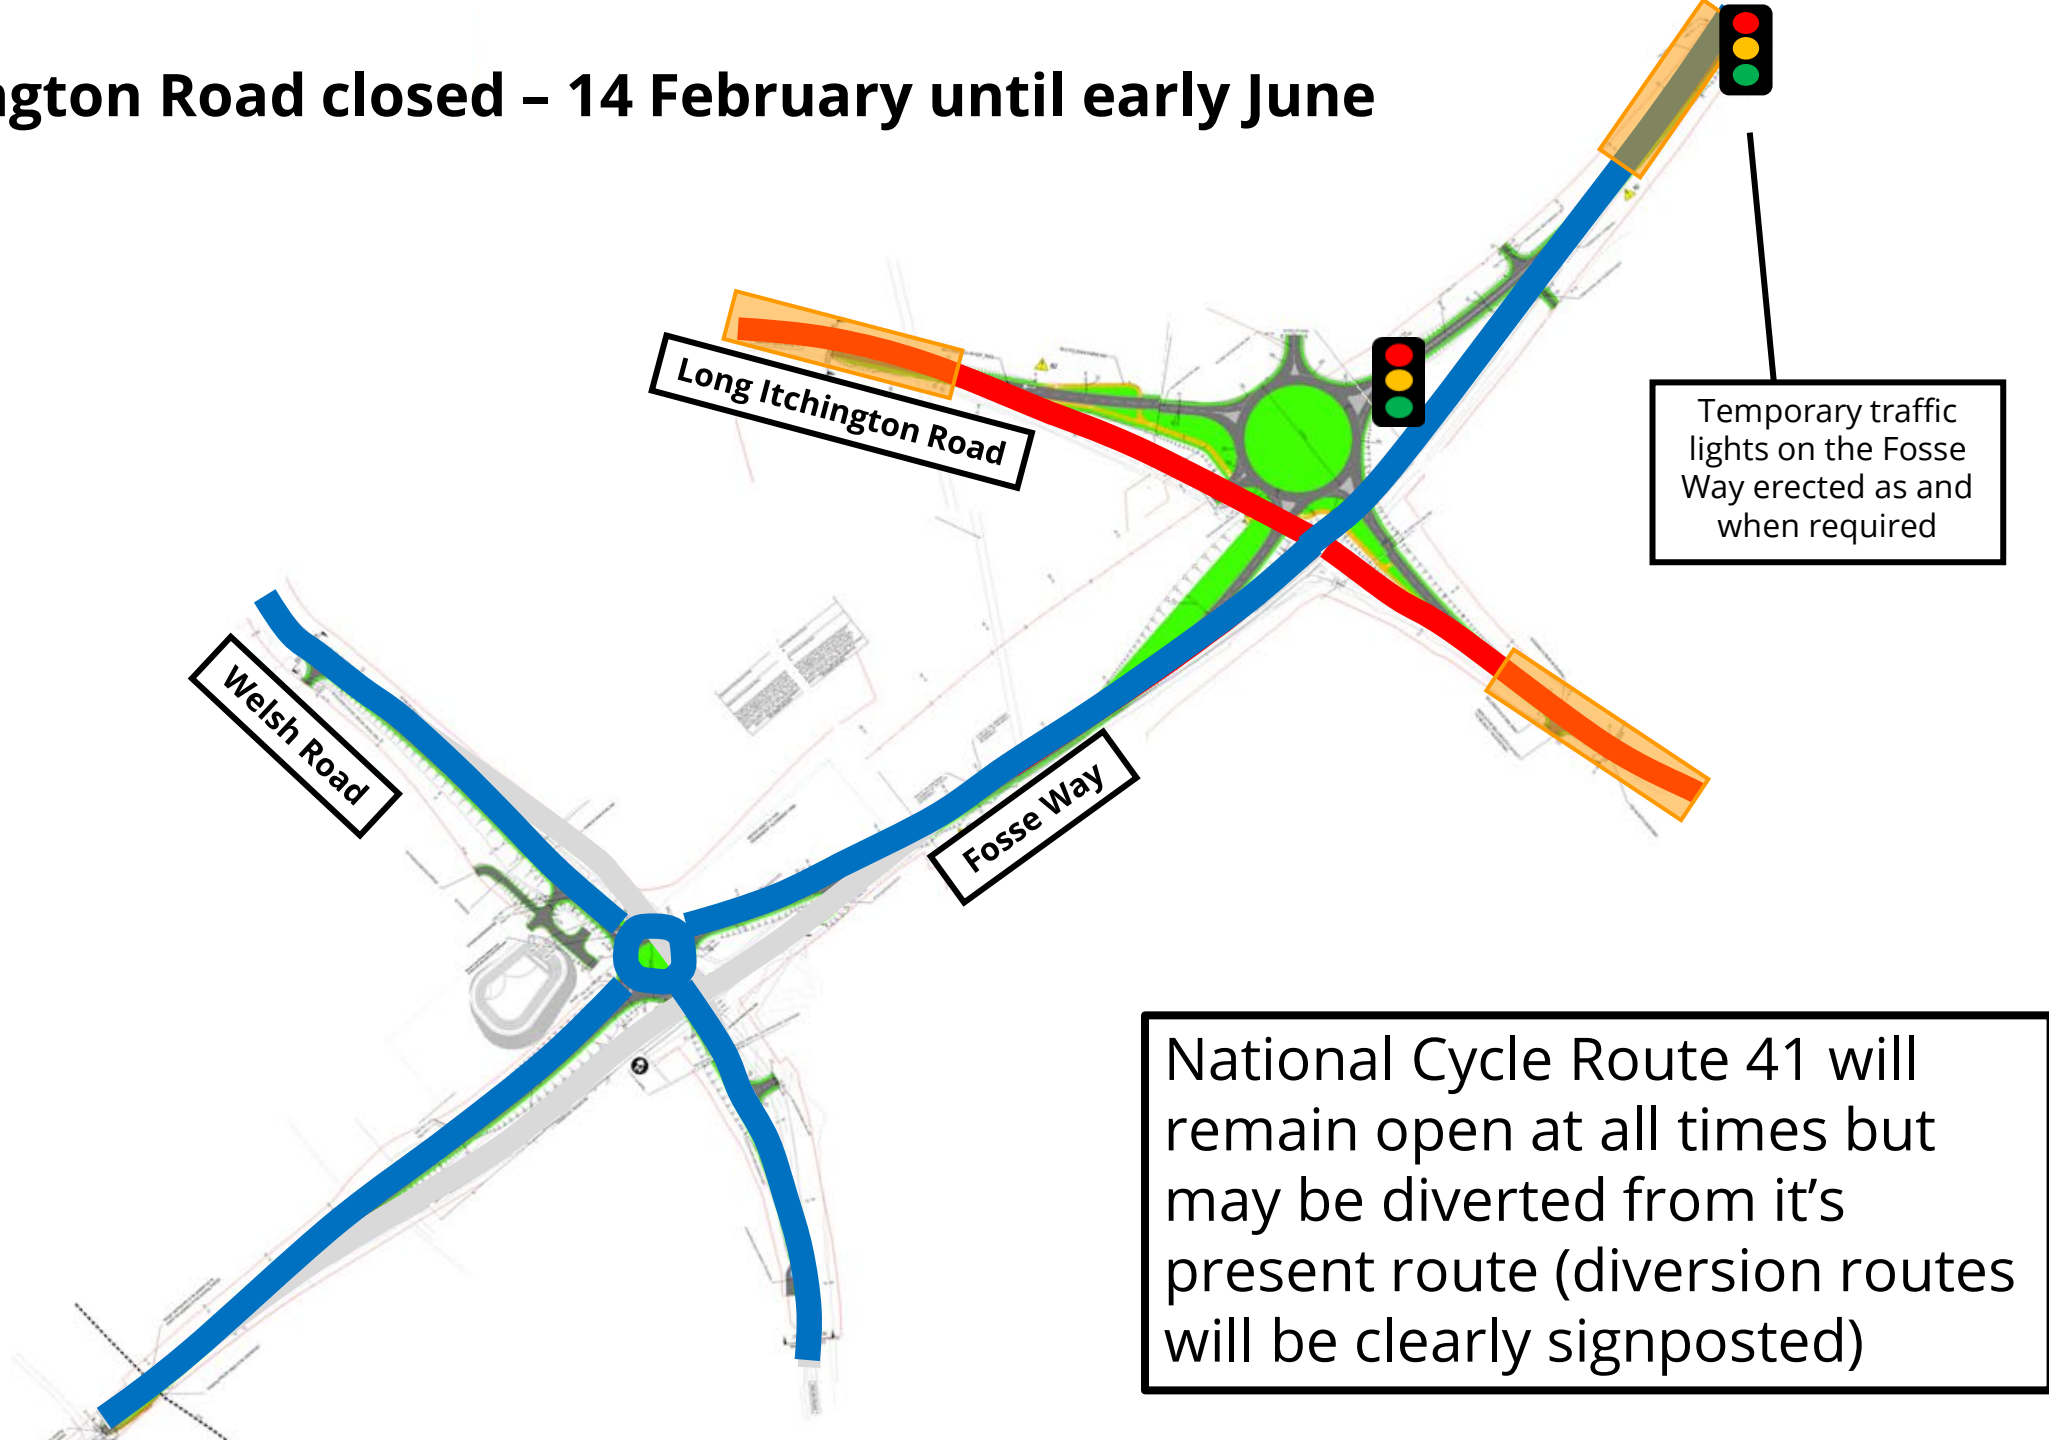

Working on
behalf of

Fosse Way closure information

Road works and traffic diversions for the new roundabouts at Long Itchington Road and Welsh Road in Offchurch, Warwickshire

Last updated 08 April 2022 – keep checking back for updates and new maps, which will appear here as they become available

PLEASE NOTE: All traffic management outlined in this update is subject to consents, and subject to change

Road closures

- Maps of working areas on Fosse Way, Long Itchington Road and Welsh Road
- Diversion routes

Long Itchington Road closed – 14 February until early June 2022

Temporary traffic lights on the Fosse Way erected as and when required

National Cycle Route 41 will remain open at all times but may be diverted from it's present route (diversion routes will be clearly signposted)

Diversion route for Long Itchington Road closure

Follow the yellow and black diversion signs on the road, for example:

**Fosse Way closed 29 April until end of May 2022
and Long Itchington Road remains
closed until early June 2022.**