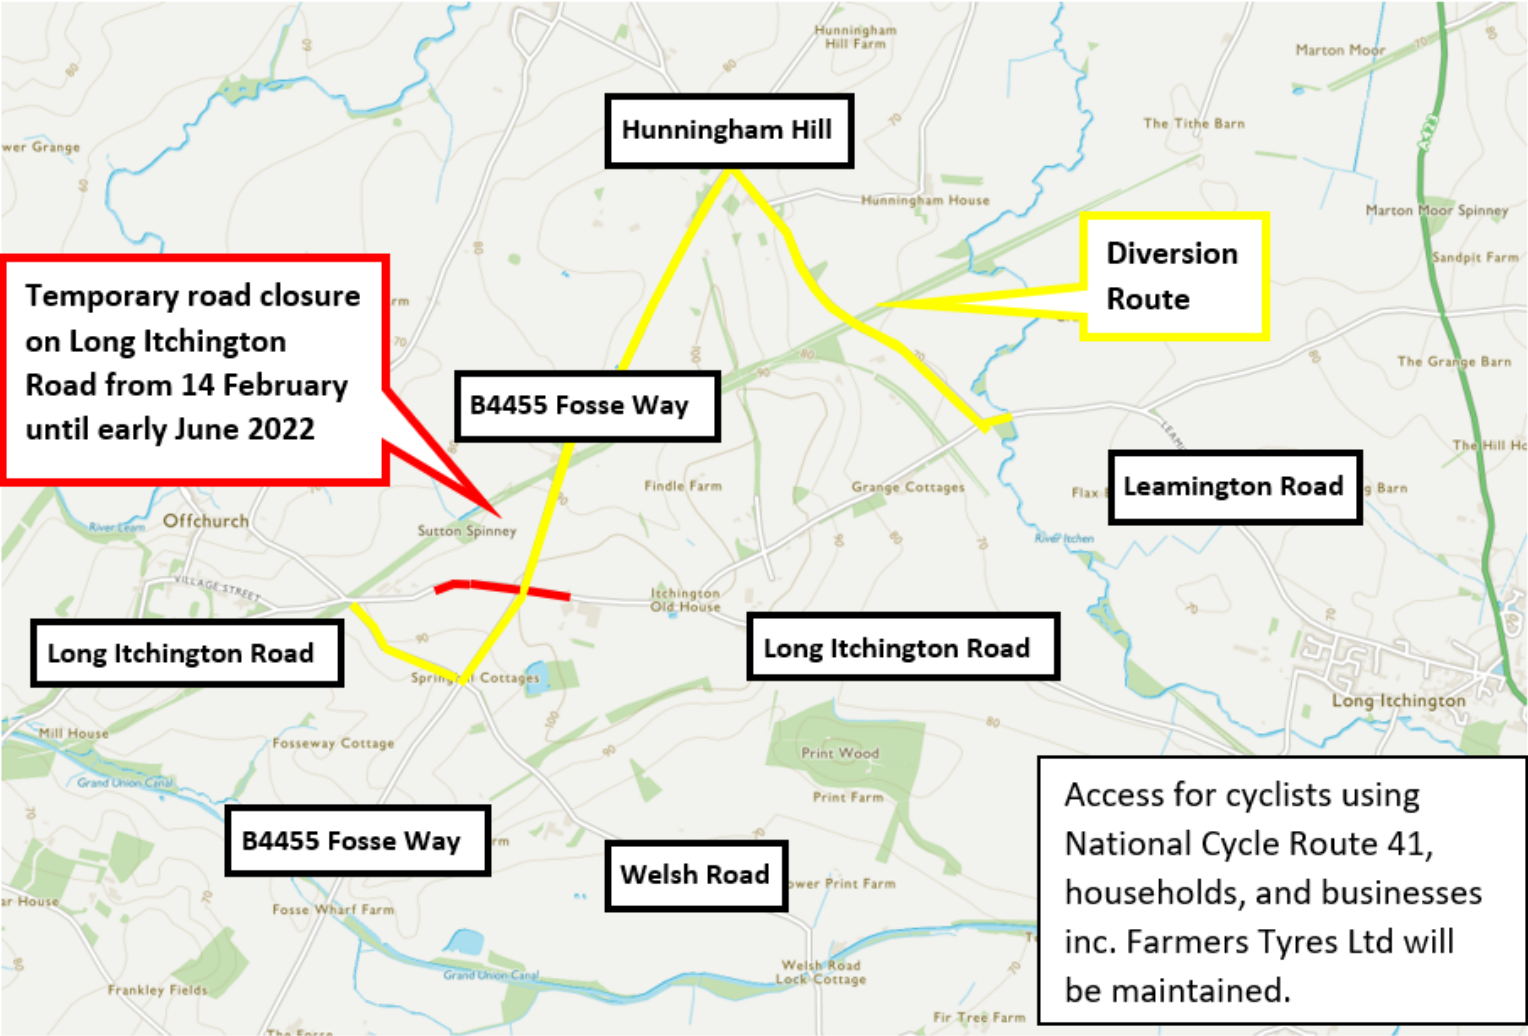

PLEASE NOTE: All traffic management outlined in this update is subject to consents, and subject to change

Road closures

- Maps of working areas on Fosse Way, Long Itchington Road and Welsh Road
- Diversion routes

Long Itchington Road closed – 14 February until early June 2022

Temporary traffic lights on the Fosse Way erected as and when required

National Cycle Route 41 will remain open at all times but may be diverted from it's present route (diversion routes will be clearly signposted)

Diversion route for Long Itchington Road closure

Follow the yellow and black diversion signs on the road, for example:

**Fosse Way closed 29 April until end of May 2022
and Long Itchington Road remains
closed until early June 2022.**

Long Itchington Road closure continues until early June 2022

Diversion route for Long Itchington Road closure

Follow the yellow and black diversion signs on the road, for example:

No road closures planned from mid-June 2022 onwards