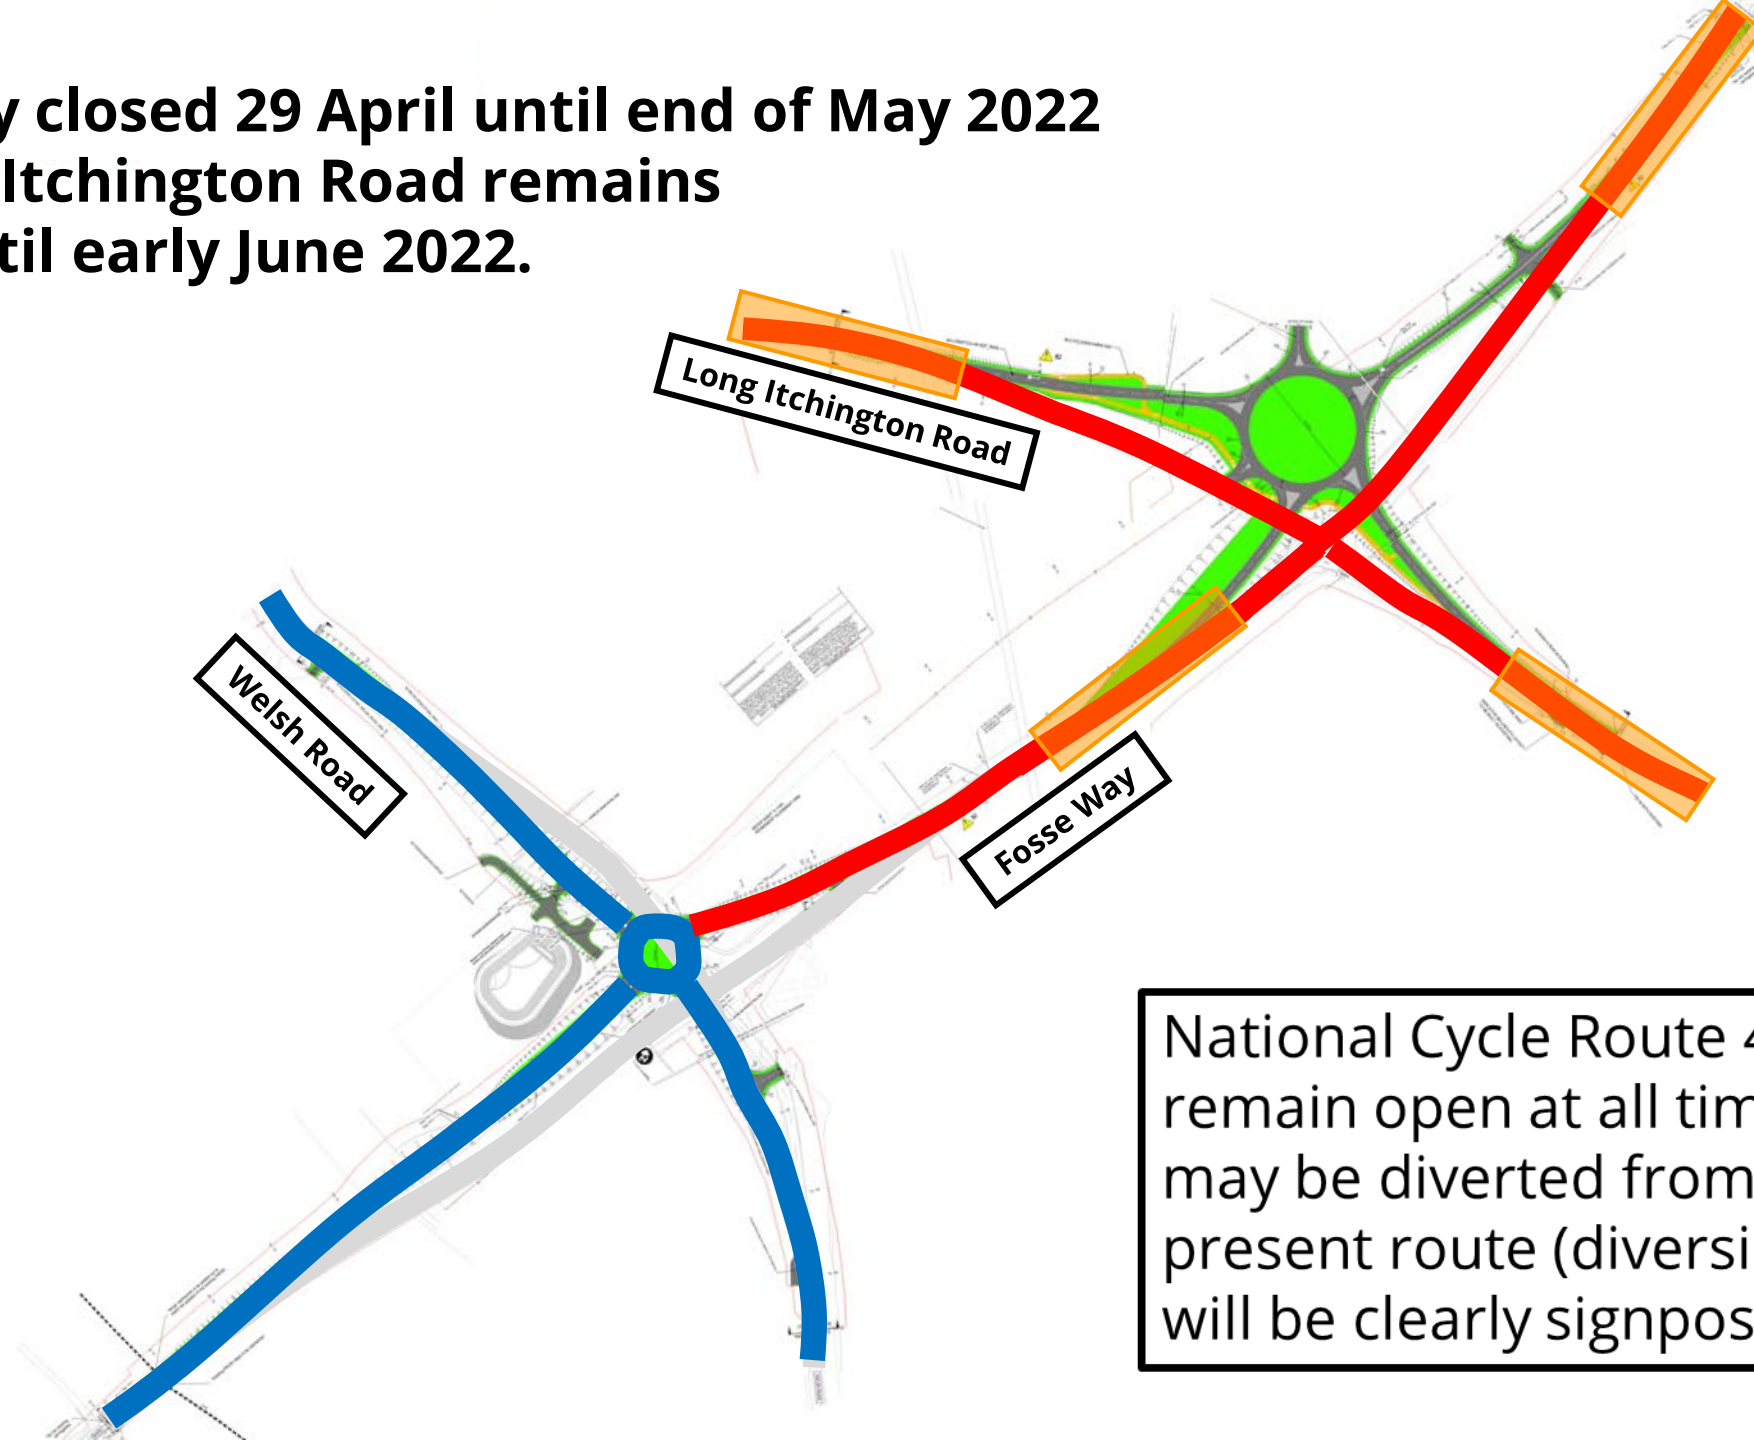

Working on
behalf of

Fosse Way closure information

Road works and traffic diversions for the new roundabouts at Long Itchington Road and Welsh Road in Offchurch, Warwickshire

Last updated 08 April 2022 – keep checking back for updates and new maps, which will appear here as they become available

PLEASE NOTE: All traffic management outlined in this update is subject to consents, and subject to change

Road closures

- Maps of working areas on Fosse Way, Long Itchington Road and Welsh Road
- Diversion routes

Long Itchington Road closed – 14 February until early June 2022

Temporary traffic lights on the Fosse Way erected as and when required

National Cycle Route 41 will remain open at all times but may be diverted from it's present route (diversion routes will be clearly signposted)

Diversion route for Long Itchington Road closure

Follow the yellow and black diversion signs on the road, for example:

**Fosse Way closed 29 April until end of May 2022
and Long Itchington Road remains
closed until early June 2022.**