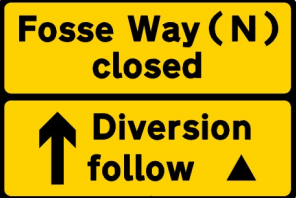

Diversion route for Long Itchington Road closure

Follow the yellow and black diversion signs on the road, for example: