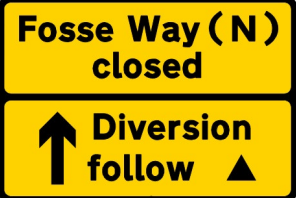

Diversion route for Long Itchington Road closure

Follow the yellow and black diversion signs on the road, for example:

**Fosse Way closed 29 April until end of May 2022
and Long Itchington Road remains
closed until early June 2022.**