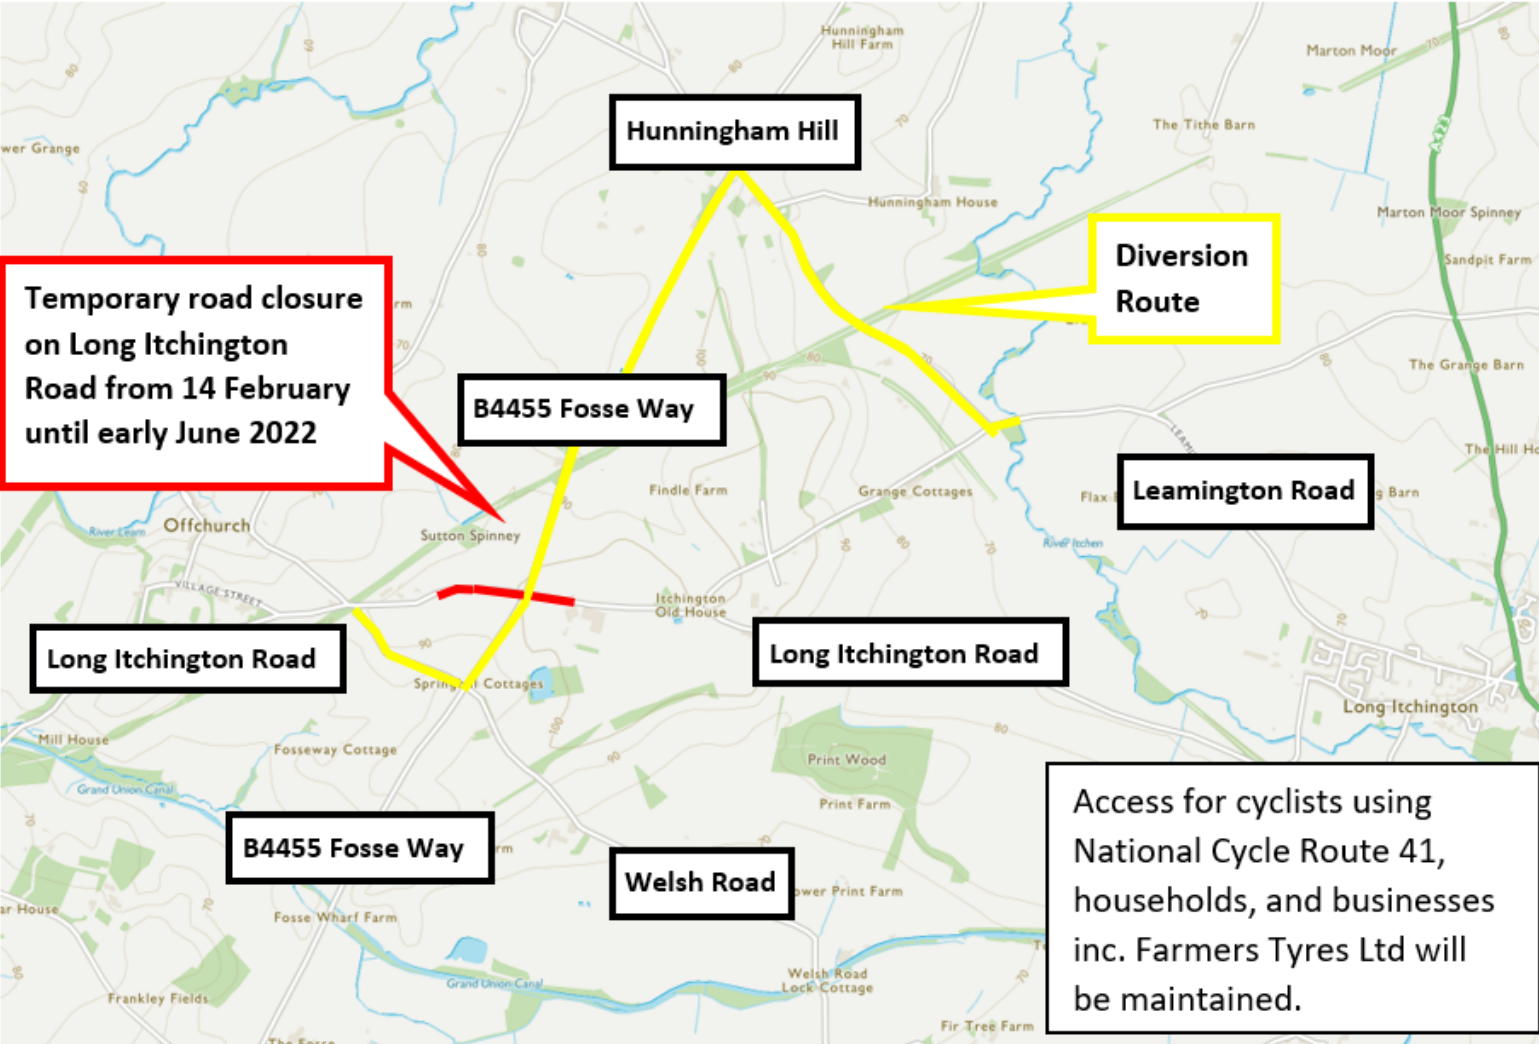

PLEASE NOTE: All traffic management outlined in this update is subject to consents, and subject to change

Road closures

- Maps of working areas on Fosse Way, Long Itchington Road and Welsh Road
- Diversion routes

Diversion route for Long Itchington Road closure

Follow the yellow and black diversion signs on the road, for example:

**Fosse Way closed 29 April until end of May 2022
and Long Itchington Road remains
closed until early June 2022.**

National Cycle Route 41 will remain open at all times but may be diverted from it's present route (diversion routes will be clearly signposted)

Diversion route for Fosse Way closure

Follow the yellow and black diversion signs on the road, for example:

Long Itchington Road closure continues until early June 2022

Diversion route for Long Itchington Road closure

Follow the yellow and black diversion signs on the road, for example:

No road closures planned from mid-June 2022 onwards